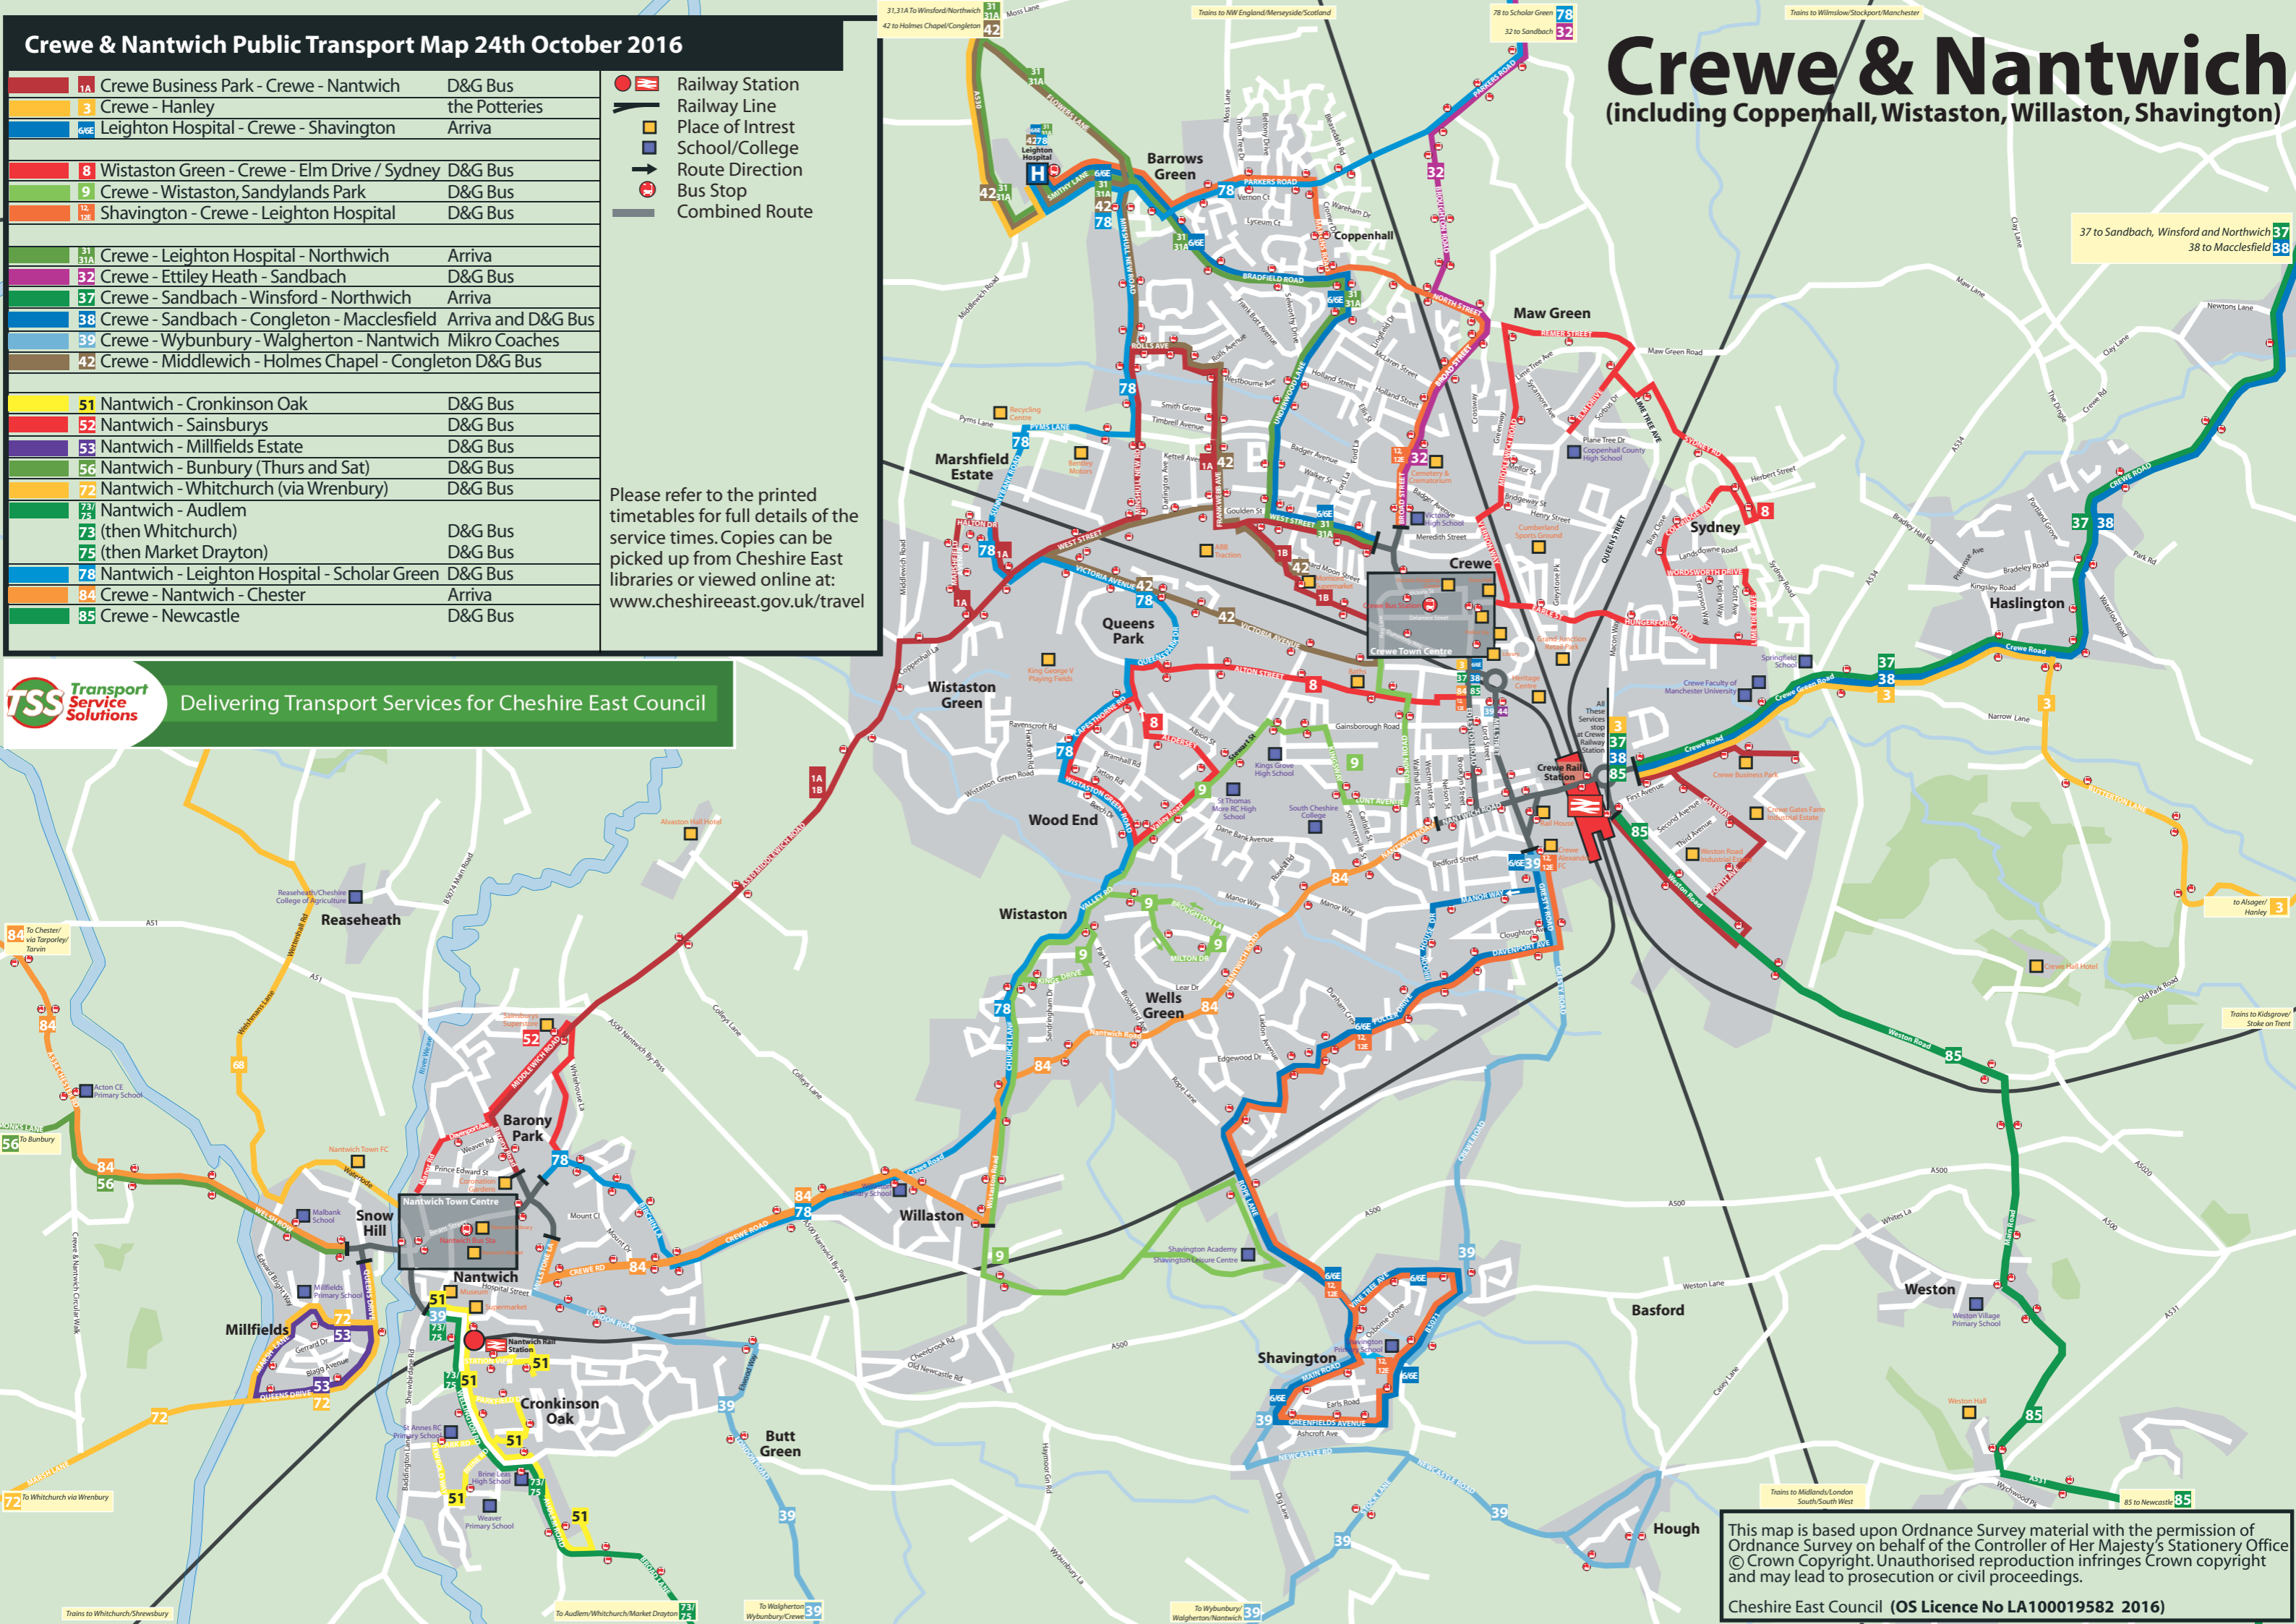

- Railway Station
- Railway Line
- Place of Interest
- School/College
- Route Direction
- Bus Stop
- Combined Route

Please refer to the printed timetables for full details of the service times. Copies can be picked up from Cheshire East libraries or viewed online at: [www.cheshireeast.gov.uk/travel](http://www.cheshireeast.gov.uk/travel)

# Crewe & Nantwich

(including Coppenhall, Wistaston, Willaston, Shavington)

This map is based upon Ordnance Survey material with the permission of Ordnance Survey on behalf of the Controller of Her Majesty's Stationery Office © Crown Copyright. Unauthorised reproduction infringes Crown copyright and may lead to prosecution or civil proceedings.  
Cheshire East Council (OS Licence No LA100019582 2016)