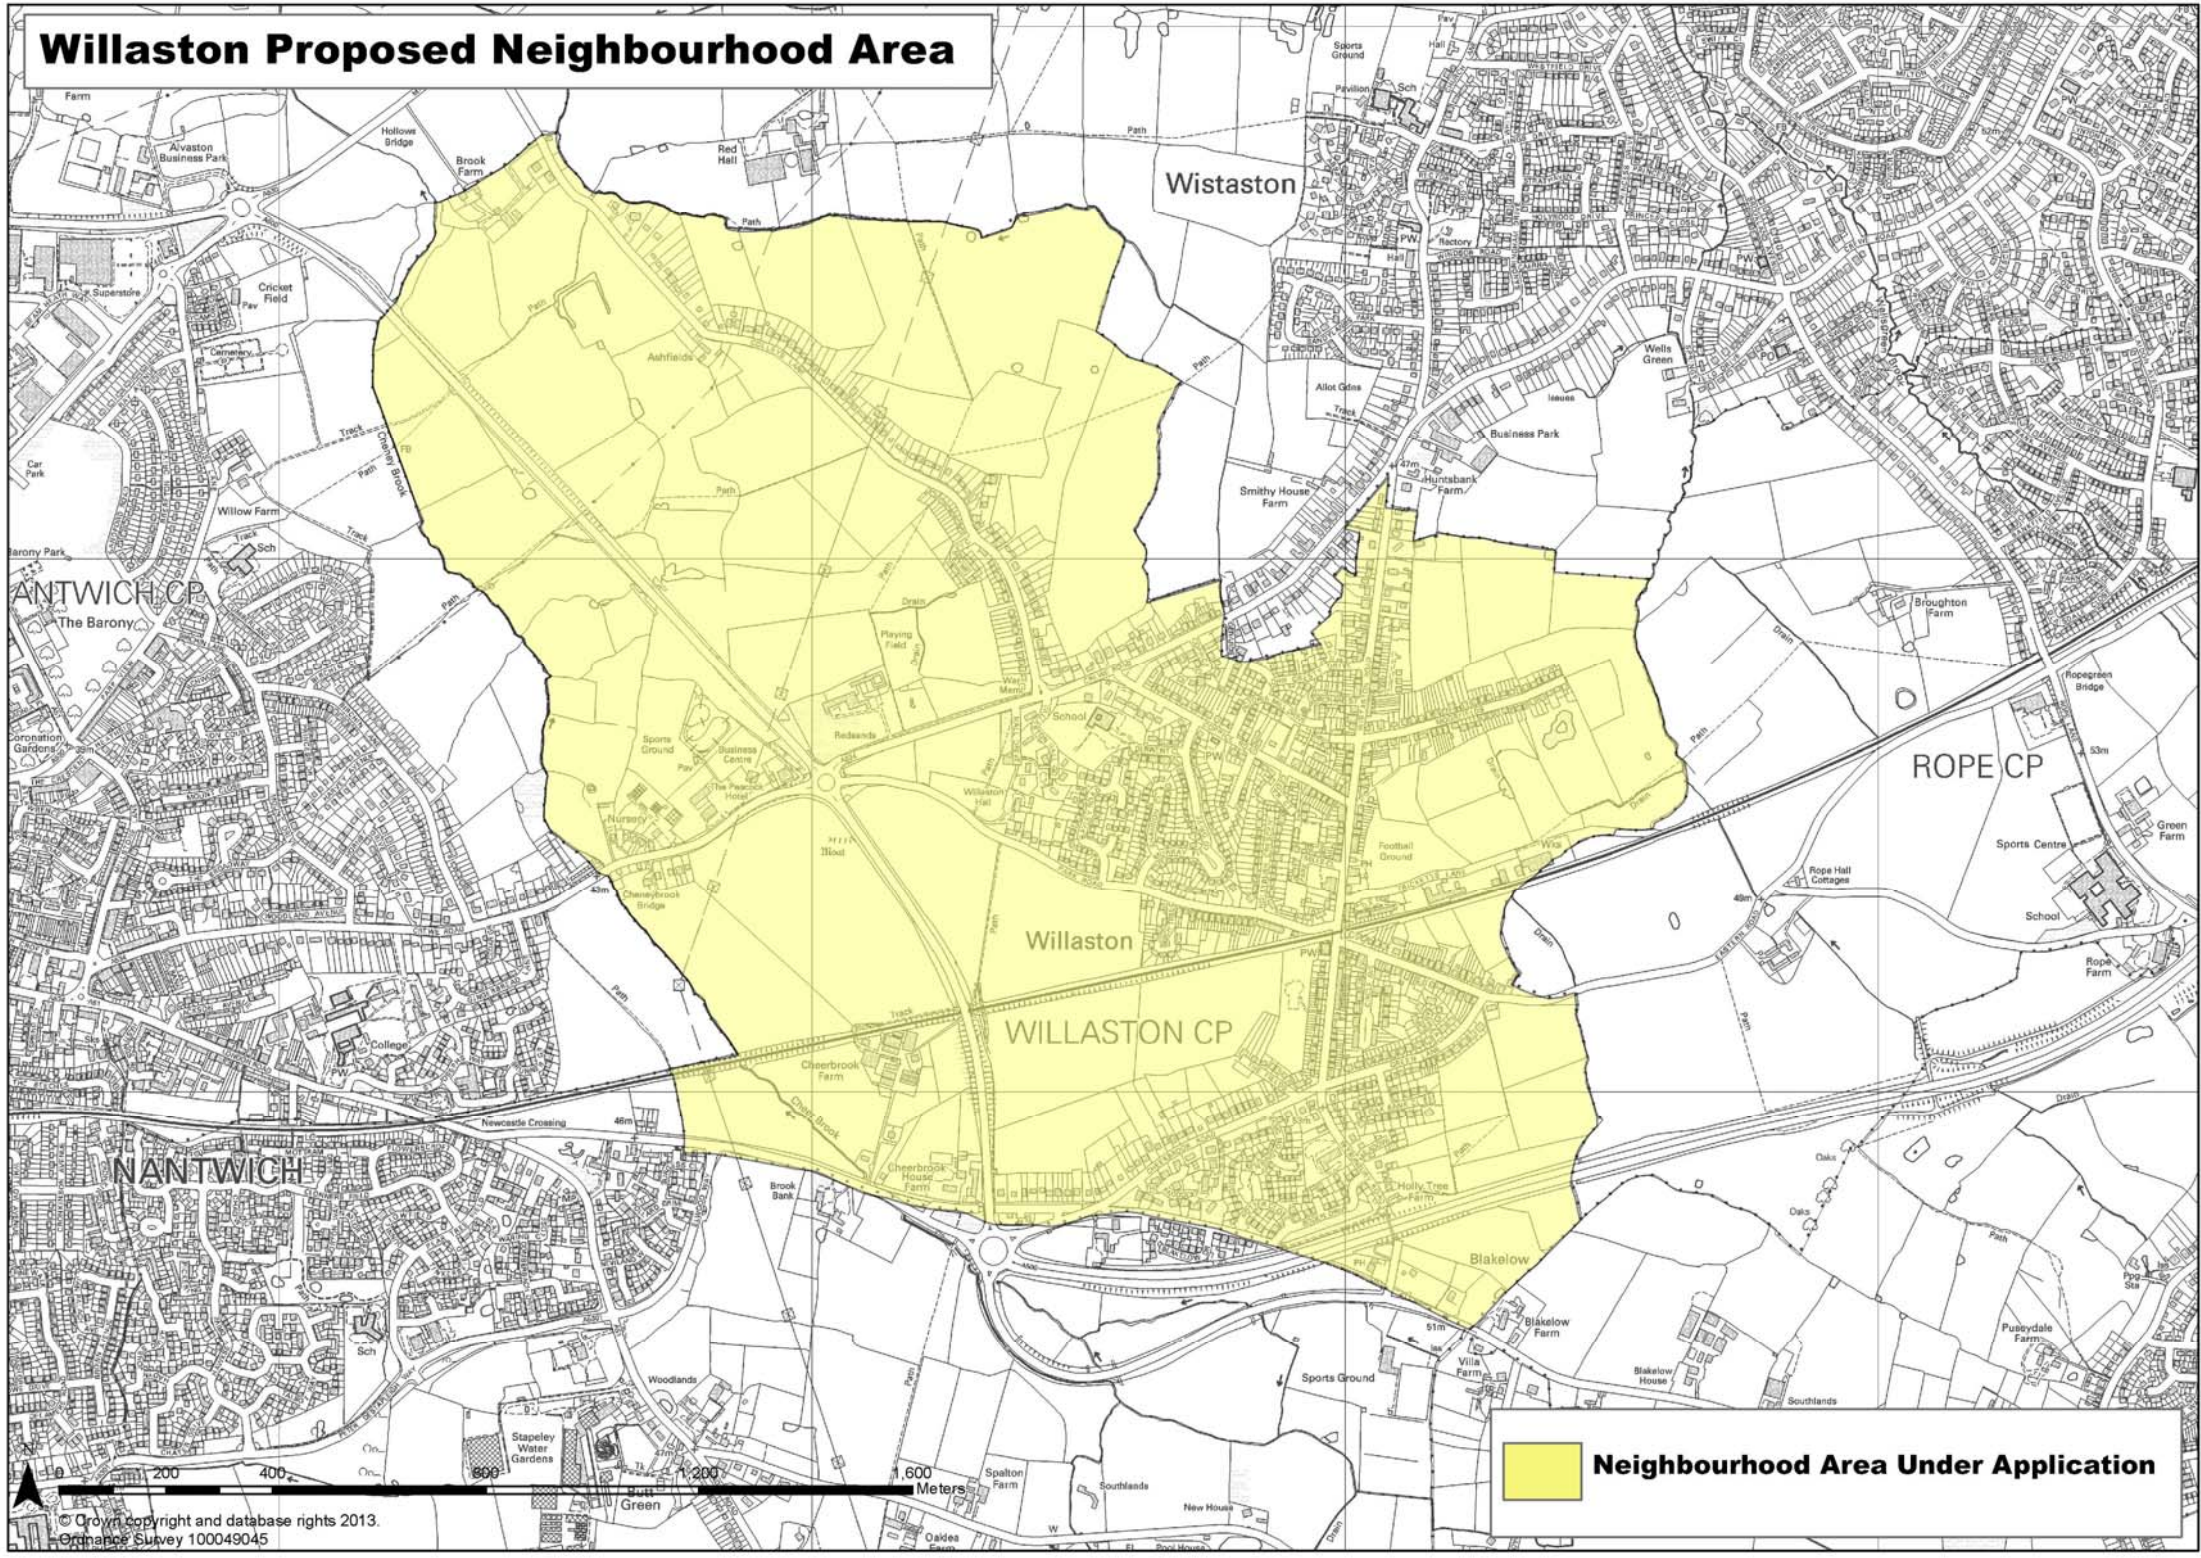

Willaston Proposed Neighbourhood Area

NANTWICH CP
The Barony

Wistaston

ROPE CP

Willaston

WILLASTON CP

NANTWICH

 Neighbourhood Area Under Application